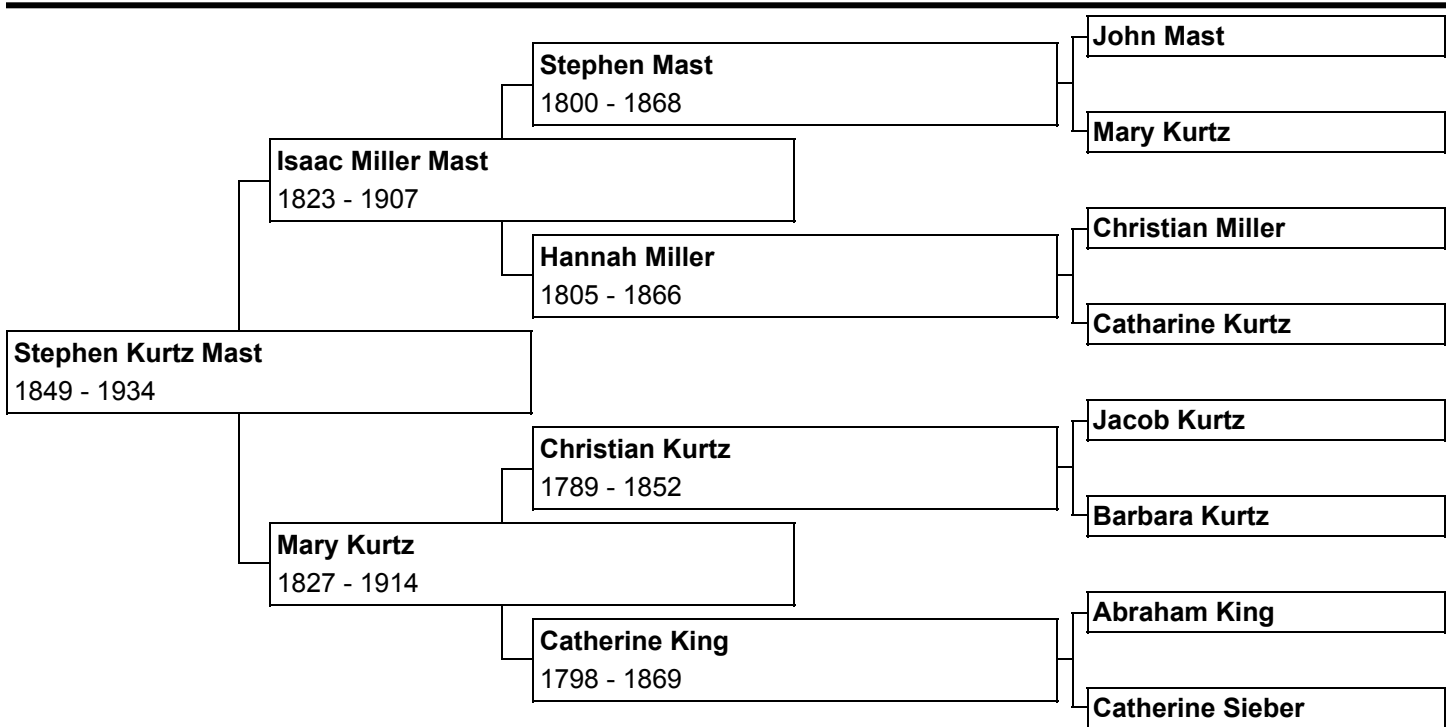

## Family View Report for Stephen Kurtz Mast

### Stephen Kurtz Mast

Born: 21 Apr 1849  
Caernarvon Twp., Lancaster Co., PA  
Died: 15 Sep 1934  
Caernarvon Twp., Berks Co., PA