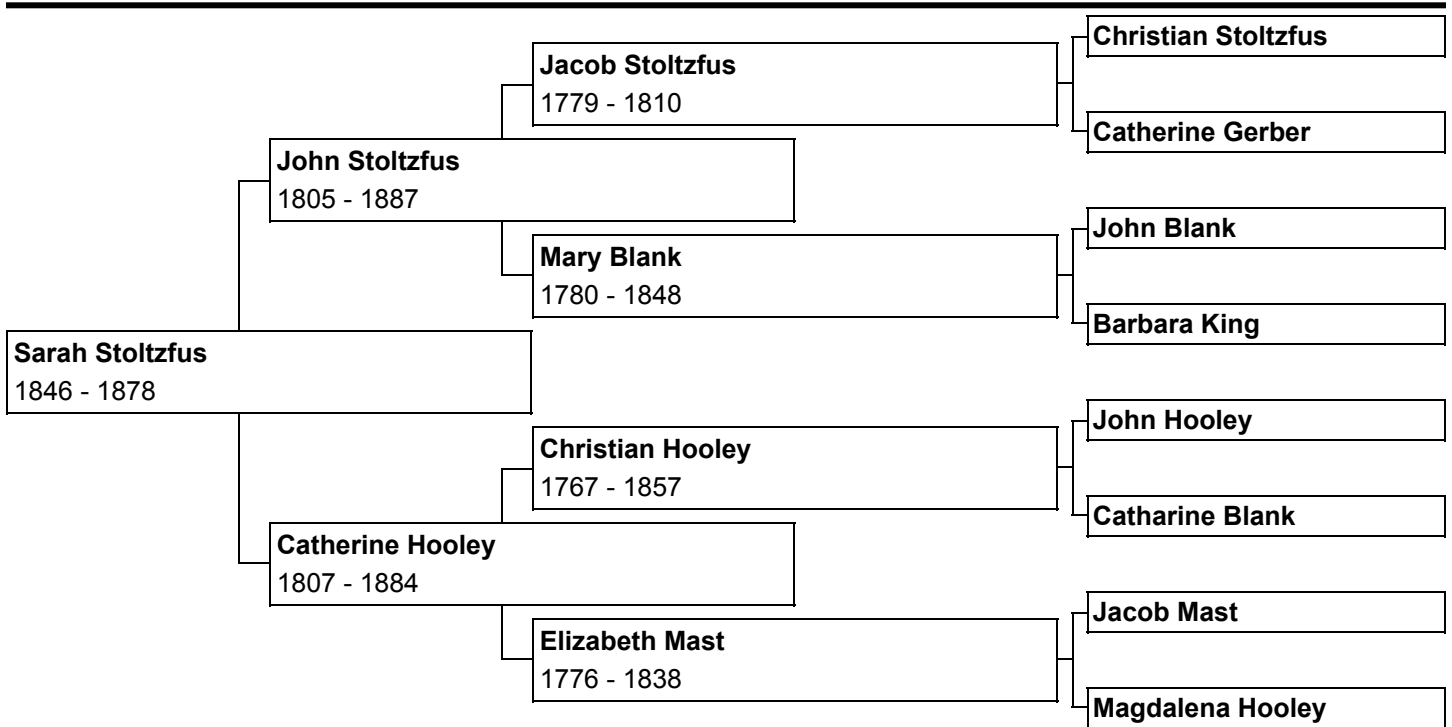

## Family View Report for Sarah Stoltzfus

**Benuel Mast**  
 Born: 01 May 1847  
 Lancaster Co., PA  
 Died: 27 Mar 1931  
 Chester Co., PA

**Sarah Stoltzfus**  
 Born: 24 Dec 1846  
 Lancaster Co., PA  
 Died: 20 Apr 1878  
 Caernarvon Twp., Lancaster CO., PA

Marriage: 15 Feb 1870

Children:	Sex	Birth	Death
Salome Mast	F	30 Jan 1871 Caernarvon Twp., Lancaster Co., PA	06 Mar 1940 West Liberty, Logan Co., OH
Emanuel Mast	M	04 Apr 1872 Caernarvon Twp., Lancaster Co., PA	04 Nov 1944 Lancaster Co., PA
Isaac Stoltzfus Mast	M	13 Jul 1874 Caernarvon Twp., Lancaster Co., PA	24 Aug 1955 Chester Co., PA