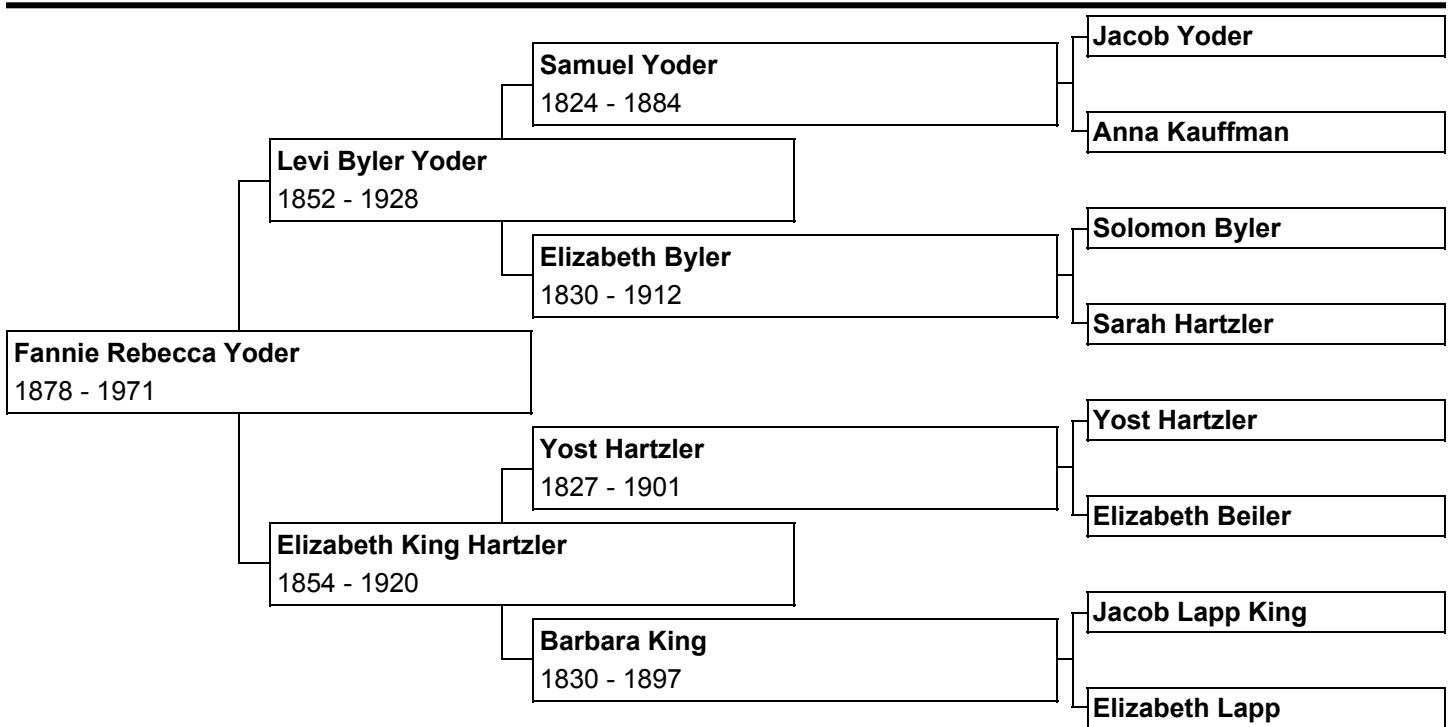

Family View Report for Fannie Rebecca Yoder

Isaac Stoltzfus Mast
 Born: 13 Jul 1874
 Caernarvon Twp., Lancaster Co., PA
 Died: 24 Aug 1955
 Chester Co., PA

Fannie Rebecca Yoder
 Born: 12 Jan 1878
 Mifflin Co., PA
 Died: 31 Mar 1971
 Chester Co., PA

Marriage: 13 Jan 1901 in Mifflin Co., PA

Children:	Sex	Birth	Death
Timothy Emanuel Mast	M	22 Jan 1903 Belleville, Mifflin Co., PA	30 Sep 1988 Honey Brook, Chester Co., PA
Charity Elizabeth Mast	F	25 Oct 1904 Surrey, Ward Co., ND	07 Jan 1981 Bechtelsville, Berks CO., PA
Eunice Lois Mast	F	17 Oct 1906 Minot, Ward Co., ND	17 Apr 1996 Honey Brook, Chester Co., PA
Sarah Ruth Mast	F	19 Oct 1909 Minot, Ward Co., ND	21 Jun 1999 Honey Brook, Chester Co., PA
Isaac Levi Benual Mast	M	17 Nov 1913 Minot, Ward Co., ND	07 Jun 1992 Berks CO., PA