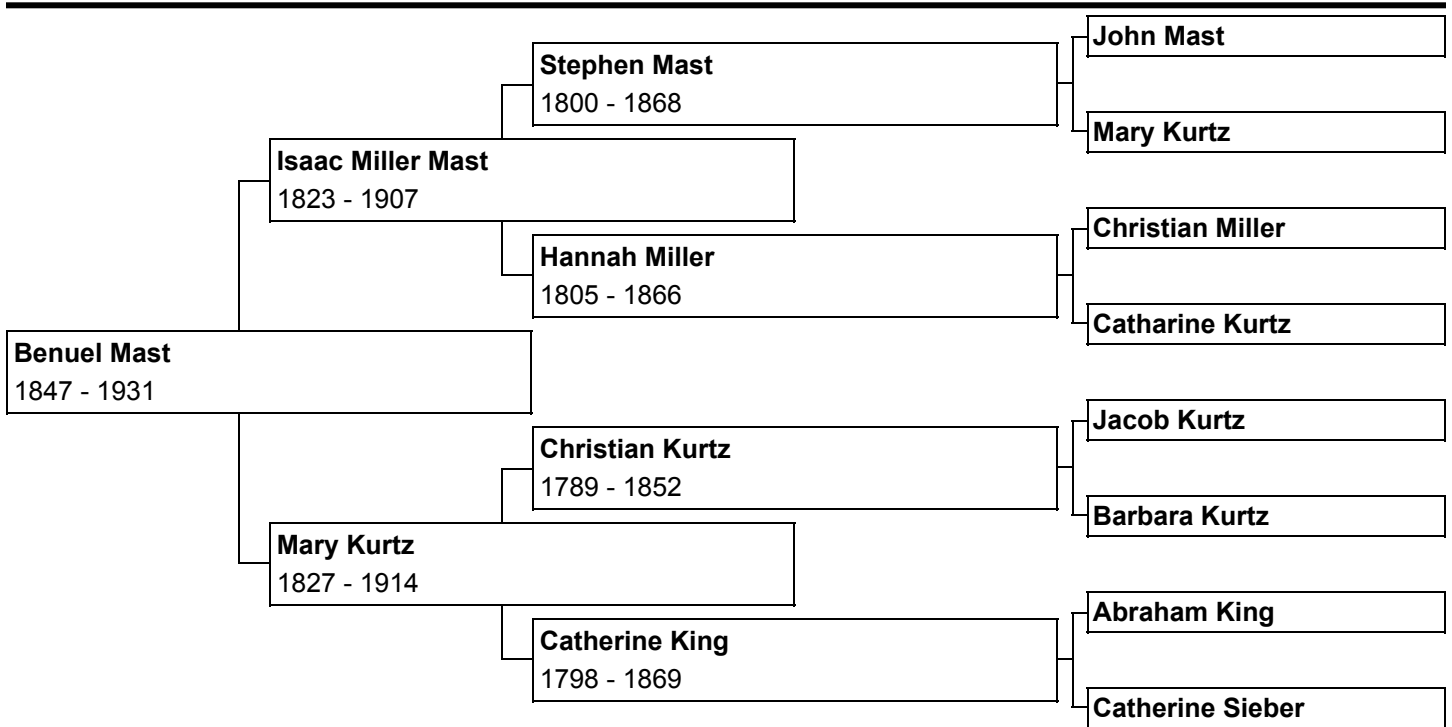

Family View Report for Benuel Mast

Benuel Mast
 Born: 01 May 1847
 Lancaster Co., PA
 Died: 27 Mar 1931
 Chester Co., PA

Rachel Spotts
 Born: 25 Oct 1864
 Caernarvon, Lancaster, Pennsylvania, United Stat
 Died: 17 Jan 1948
 Chester Co., PA

Marriage: 06 Jan 1894

Children:	Sex	Birth	Death
Mary S Mast	F	16 Dec 1894 Chester Co., PA	23 Jul 1959 Chester Co., PA