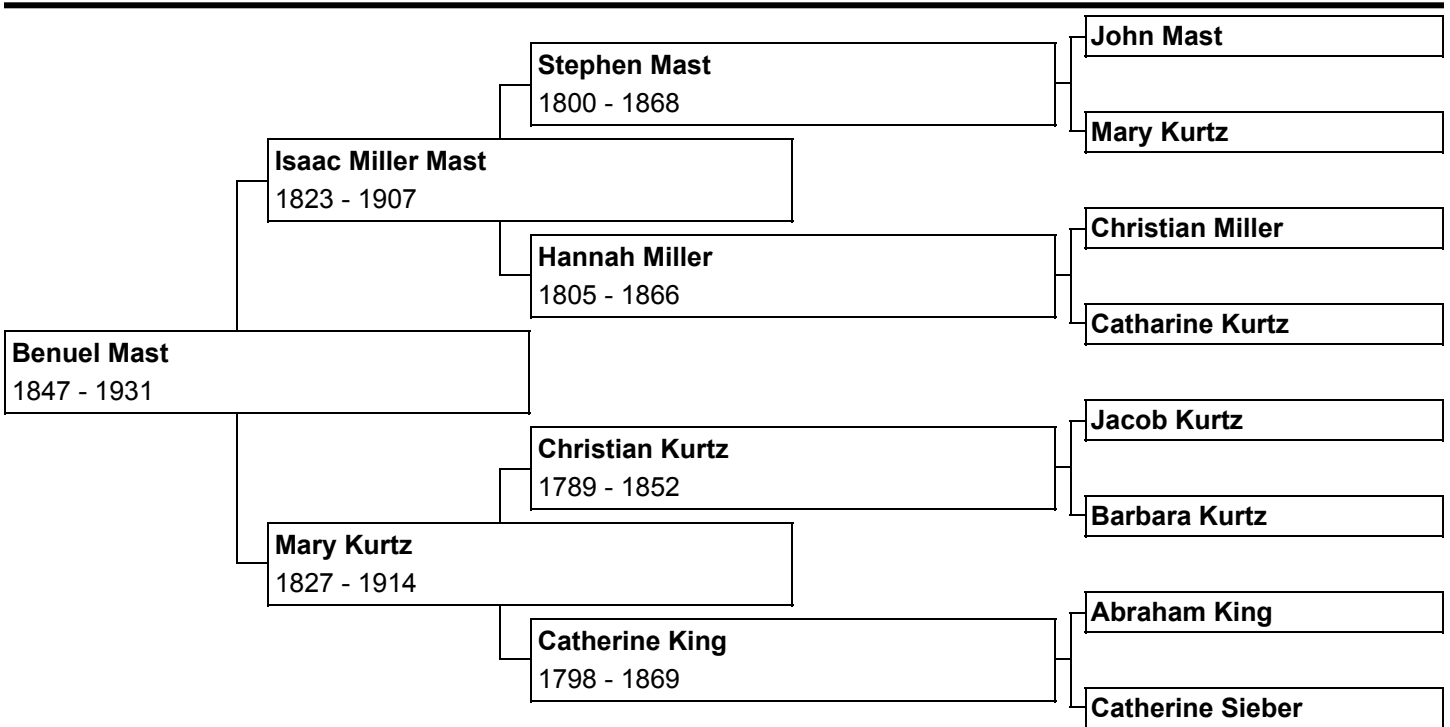

Family View Report for Benuel Mast

Benuel Mast
 Born: 01 May 1847
 Lancaster Co., PA
 Died: 27 Mar 1931
 Chester Co., PA

Sarah Stoltzfus
 Born: 24 Dec 1846
 Lancaster Co., PA
 Died: 20 Apr 1878
 Caernarvon Twp., Lancaster CO., PA

Marriage: 15 Feb 1870

Children:	Sex	Birth	Death
Salome Mast	F	30 Jan 1871 Caernarvon Twp., Lancaster Co., PA	06 Mar 1940 West Liberty, Logan Co., OH
Emanuel Mast	M	04 Apr 1872 Caernarvon Twp., Lancaster Co., PA	04 Nov 1944 Lancaster Co., PA
Isaac Stoltzfus Mast	M	13 Jul 1874 Caernarvon Twp., Lancaster Co., PA	24 Aug 1955 Chester Co., PA